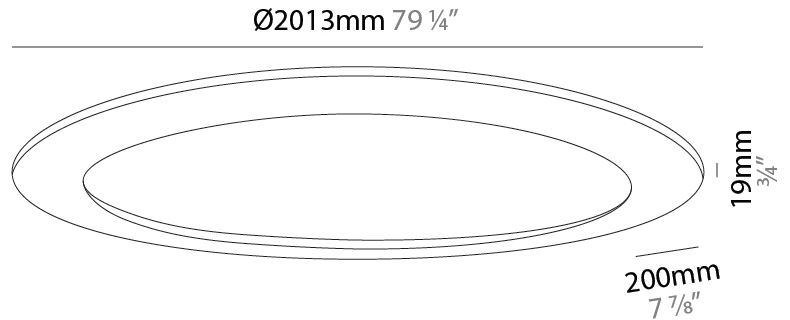

INFINITE RING SURFACE

A52054- _____ - _____

base number   Color   Finish
Temperature   Options

PROJECT
TYPE
SPECIFIER
QUANTITY
DATE

1. To build a product code in our configurator select the specify button on the base model # product page
2. To build a manual product code on this datasheet choose from the options listed below in blue font and add the suffix to the base model #

GENERAL

Series: Infinite Ring
Partner: Ivela
Division: Architectural
Installation: Surface
Product Type: Panels
Mounting Location: Ceiling
Light Distribution: Direct

PHYSICAL

Shape: Square
Length (mm): 2103
Length (in): 79 1/4
Width (mm): 100
Width (in): 3 15/16
Height (mm): 19
Height (in): 3/4
Diffuser: PMMA - Opal
Fixture Finish: WHI / BLK / GLD
Fixture Material: Aluminum

ELECTRICAL

Lamp Type: LED
Input Wattage (W): 126
Dimming: Tri-Mode (Non-Dimming and Phase Dimming (120Vac only) and 0-10V Dimming)
Driver Included: No
Driver Location: Remote
Driver Type: Constant Voltage - Universal
Driver Class: Class 1
Housing: ENCP 8
Input Voltage (V): 120 - 277
Output Voltage (V): 24

LED

Color Temperature (°K): 2700 / 3000 / 3500 / 4000
Max. Delivered Lumen (lm): 7560 / 7875 / 8109 / 8347
Nominal Lumen (lm): 15120 / 15750 / 16199 / 16675
CRI: >93 CRI
Lamp Life (hrs): 50000

OPTICAL

RATINGS AND CERTIFICATIONS

Certified By: CSA Certified to UL and CSA Standards
IP rating: IP20