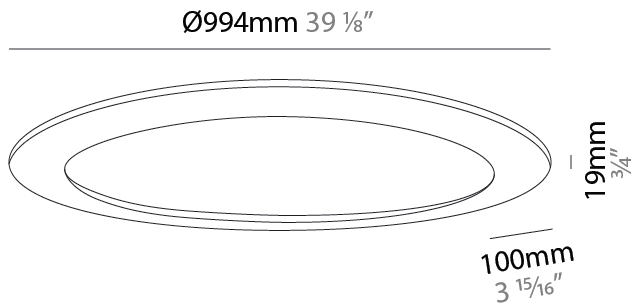

INFINITE RING SURFACE

A52052- -

base number   Color   Finish
Temperature   Options

PROJECT
TYPE
SPECIFIER
QUANTITY
DATE

1. To build a product code in our configurator select the specify button on the base model # product page
2. To build a manual product code on this datasheet choose from the options listed below in blue font and add the suffix to the base model #

GENERAL

Series: Infinite Ring
Partner: Ivela
Division: Architectural
Installation: Surface
Product Type: Panels
Mounting Location: Ceiling
Light Distribution: Direct

PHYSICAL

Shape: Square
Length (mm): 994
Length (in): 39 1/8
Width (mm): 100
Width (in): 3 15/16
Height (mm): 19
Height (in): 3/4
Diffuser: PMMA - Opal
Fixture Finish: WHI / BLK / GLD
Fixture Material: Aluminum

ELECTRICAL

Lamp Type: LED
Input Wattage (W): 62
Dimming: Tri-Mode (Non-Dimming and Phase Dimming (120Vac only) and 0-10V Dimming)
Driver Included: No
Driver Location: Remote
Driver Type: Constant Voltage - Universal
Driver Class: Class 2
Housing: ENCP 5 (ERP) ENCP 8 (SC Power)
Input Voltage (V): 120 - 277
Output Voltage (V): 24

LED

Color Temperature (°K): 2700 / 3000 / 3500 / 4000
Max. Delivered Lumen (lm): 3720 / 3875 / 3989 / 4107
Nominal Lumen (lm): 7440 / 7770 / 7980 / 8215
CRI: >93 CRI
Lamp Life (hrs): 50000

OPTICAL

RATINGS AND CERTIFICATIONS

Certified By: CSA Certified to UL and CSA Standards
IP rating: IP20