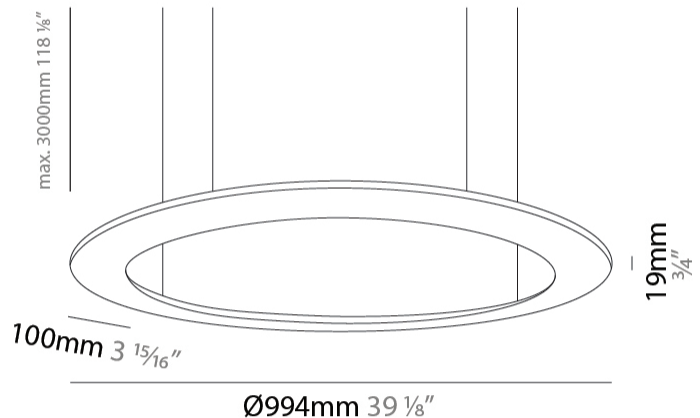

INFINITE RING SUSPENSION

A51083-

base number   Color   Finish
Temperature   Options

1. To build a product code in our configurator select the specify button on the base model # product page
2. To build a manual product code on this datasheet choose from the options listed below in blue font and add the suffix to the base model #

GENERAL

Series: Infinite Ring
Partner: Ivela
Division: Architectural
Installation: Suspension
Product Type: Panels
Mounting Location: Ceiling
Light Distribution: Direct

PHYSICAL

Shape: Square
Length (mm): 994
Length (in): 39 1/8
Width (mm): 100
Width (in): 3 15/16
Height (mm): 19
Height (in): 3/4
Max. Overall Height (mm): 2500
Max. Overall Height (in): 98 7/16
Diffuser: PMMA - Opal
Fixture Finish: WHI / BLK / GLD
Fixture Material: Aluminum

ELECTRICAL

Lamp Type: LED
Input Wattage (W): 62
Dimming: Tri-Mode (Non-Dimming and Phase Dimming (120Vac only) and 0-10V Dimming)
Driver Included: No
Driver Location: Remote
Driver Type: Constant Voltage - Universal
Driver Class: Class 2
Housing: ENCP 5 (ERP) ENCP 8 (SC Power)
Input Voltage (V): 120 - 277
Output Voltage (V): 24

LED

Color Temperature (°K): 2700 / 3000 / 3500 / 4000
Max. Delivered Lumen (lm): 3720 / 3875 / 3989 / 4107
Nominal Lumen (lm): 7440 / 7770 / 7980 / 8215
CRI: >93 CRI
Lamp Life (hrs): 50000

OPTICAL

RATINGS AND CERTIFICATIONS

Certified By: Certified for North American Standards
IP rating: IP20

PROJECT	
TYPE	
SPECIFIER	
QUANTITY	
DATE