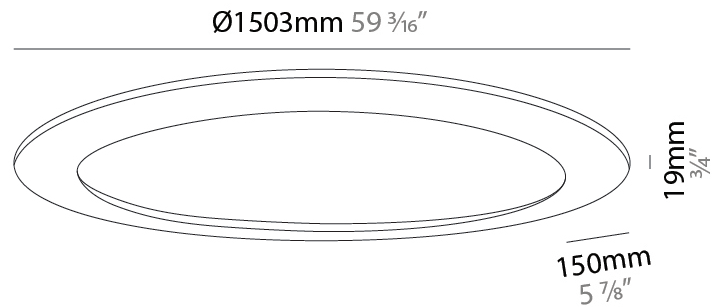

INFINITE RING SURFACE

A52053-

base number   Color   Finish
Temperature   Options

PROJECT
TYPE
SPECIFIER
QUANTITY
DATE

1. To build a product code in our configurator select the specify button on the base model # product page
2. To build a manual product code on this datasheet choose from the options listed below in blue font and add the suffix to the base model #

GENERAL

Series: Infinite Ring
Partner: Ivela
Division: Architectural
Installation: Surface
Product Type: Panels
Mounting Location: Ceiling
Light Distribution: Direct

PHYSICAL

Shape: Square
Length (mm): 1503
Length (in): 59 ³/₁₆"
Width (mm): 100
Width (in): 3 ¹⁵/₁₆"
Height (mm): 19
Height (in): 3/4
Diffuser: PMMA - Opal
Fixture Finish: WHI / BLK / GLD
Fixture Material: Aluminum

ELECTRICAL

Lamp Type: LED
Input Wattage (W): 94
Dimming: Tri-Mode (Non-Dimming and Phase Dimming (120Vac only) and 0-10V Dimming)
Driver Included: No
Driver Location: Remote
Driver Type: Constant Voltage - Universal
Driver Class: Class 1 and Class 2
Housing: ENCP 8 (SC Power) ENCP 10 (Mean Well)
Input Voltage (V): 120 - 277
Output Voltage (V): 24

LED

Color Temperature (°K): 2700 / 3000 / 3500 / 4000
Max. Delivered Lumen (lm): 5640 / 5875 / 6049 / 6227
Nominal Lumen (lm): 11280 / 11750 / 12100 / 12455
CRI: >93 CRI
Lamp Life (hrs): 50000

OPTICAL

RATINGS AND CERTIFICATIONS

Certified By: CSA Certified to UL and CSA Standards
IP rating: IP20