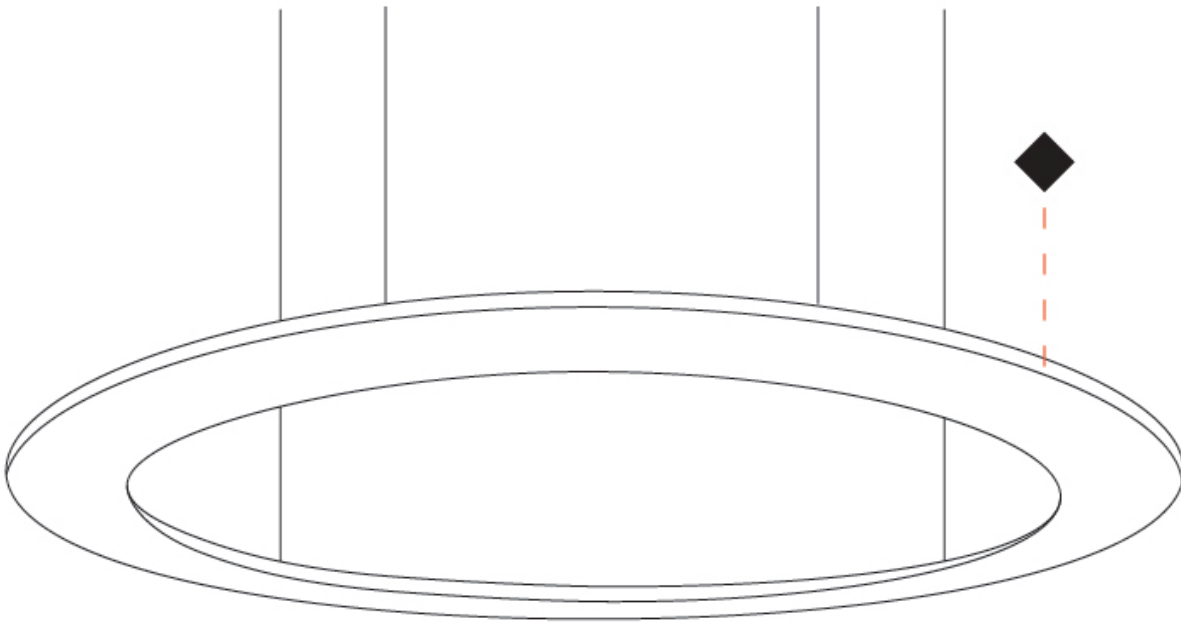

INFINITE RING SUSPENSION

A51085-

PROJECT	_____
TYPE	_____
SPECIFIER	_____
QUANTITY	_____
DATE	_____